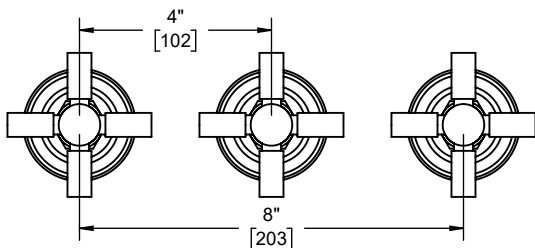

California Faucets®

**Descanso®**

**Wall Handle Trim**

**Features**

- 25+ artisan finishes including 12 PVD finishes
- All brass construction

TO-3006XL	TO-30-W
TO-3006XKL	TO-30K-W
TO-3006XFL	TO-30F-W
TO-3006XTL	TO-30T-W
TO-3003L	TO-30X-W
TO-3003KL	TO-30XK-W
TO-3003FL	TO-30XF-W
TO-3003TL	TO-30XT-W
TO-3003XL	TO-3006L
TO-3003XKL	TO-3006KL
TO-3003XFL	TO-3006FL
TO-3003XTL	TO-3006TL

TO-30-W shown

TO-30X-W shown

**Codes/Standards Applicable**

Product meets or exceeds the following:

- ASME A112.18.1/CSA B125.1

TO-3003XL shown

TO-3006L shown

Specifications subject to change without notice

Dimensions are inches, rounded to 1/16"  
[Dimensions in brackets are mm, rounded to 1mm]