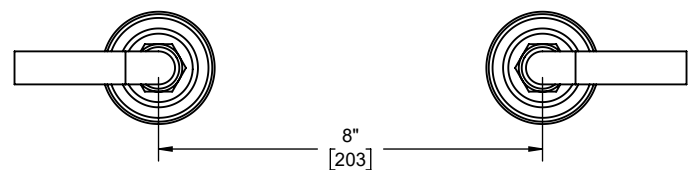

California Faucets®

**Descanso®**

**Wall Handle Trim**

**Features**

- 25+ artisan finishes including 12 PVD finishes
- All brass construction

TO-3006XL	TO-30-W
TO-3006XKL	TO-30K-W
TO-3006XFL	TO-30F-W
TO-3006XTL	TO-30T-W
TO-3003L	TO-30X-W
TO-3003KL	TO-30XK-W
TO-3003FL	TO-30XF-W
TO-3003TL	TO-30XT-W
TO-3003XL	TO-3006L
TO-3003XKL	TO-3006KL
TO-3003XFL	TO-3006FL
TO-3003XTL	TO-3006TL

TO-30-W shown

TO-30X-W shown

**Codes/Standards Applicable**

Product meets or exceeds the following:

- ASME A112.18.1/CSA B125.1

TO-3003XL shown

TO-3006L shown

Specifications subject to change without notice

Dimensions are inches, rounded to 1/16"  
[Dimensions in brackets are mm, rounded to 1mm]