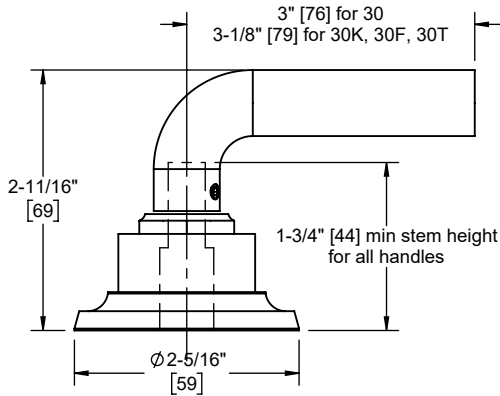

TO-30-W shown

TO-30X-W shown

**Codes/Standards Applicable**

Product meets or exceeds the following:

- ASME A112.18.1/CSA B125.1

TO-3003XL shown

TO-3006L shown

Specifications subject to change without notice

Dimensions are inches, rounded to 1/16"  
[Dimensions in brackets are mm, rounded to 1mm]