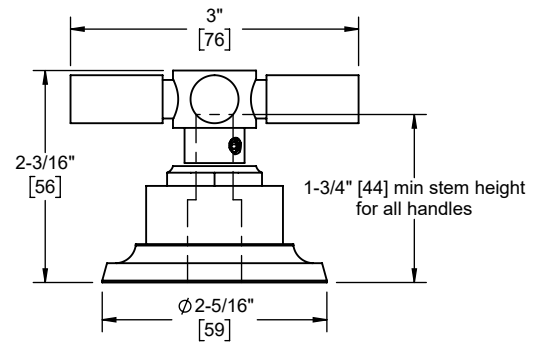

TO-30-W shown

TO-30X-W shown

**Codes/Standards Applicable**

Product meets or exceeds the following:

- ASME A112.18.1/CSA B125.1

TO-3003XL shown

TO-3006L shown

Specifications subject to change without notice

Dimensions are inches, rounded to 1/16"  
[Dimensions in brackets are mm, rounded to 1mm]